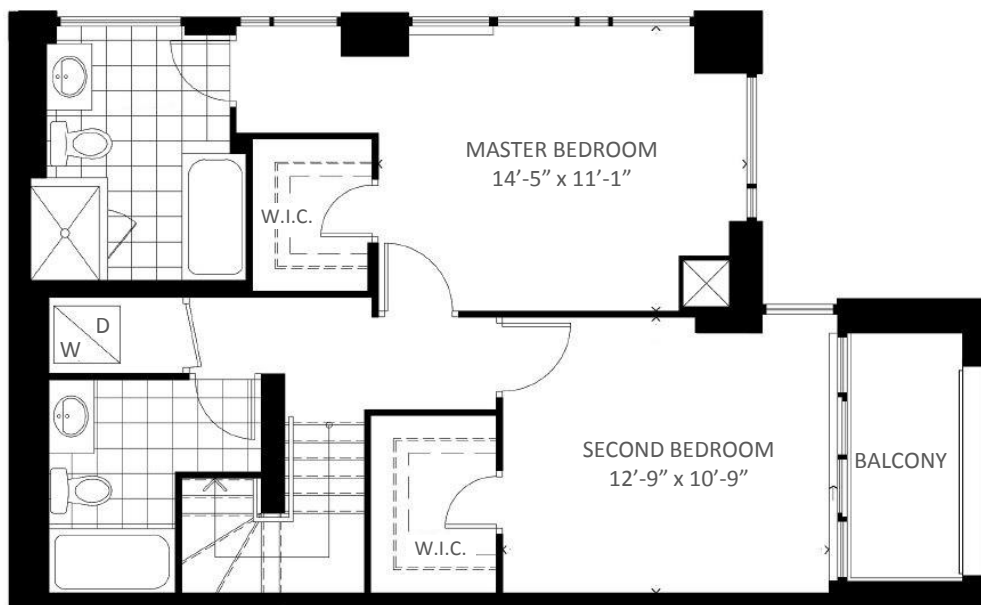

Crystal

TOWER 2
55 EGLINTON AVE. WEST

SUITE 103

2 STOREY
3 BEDROOM + DEN

Lower Level Area: 766 Sq. Ft.
Upper Level Area: 712 Sq. Ft.
Total Suite Area: 1,478 Sq. Ft.

Porch Area: 25 Sq. Ft.
Balcony Area: 43 Sq. Ft.
Total Outdoor Area: 68 Sq. Ft.

Total Area: 1,546 Sq. Ft.

Lower Level

Upper Level