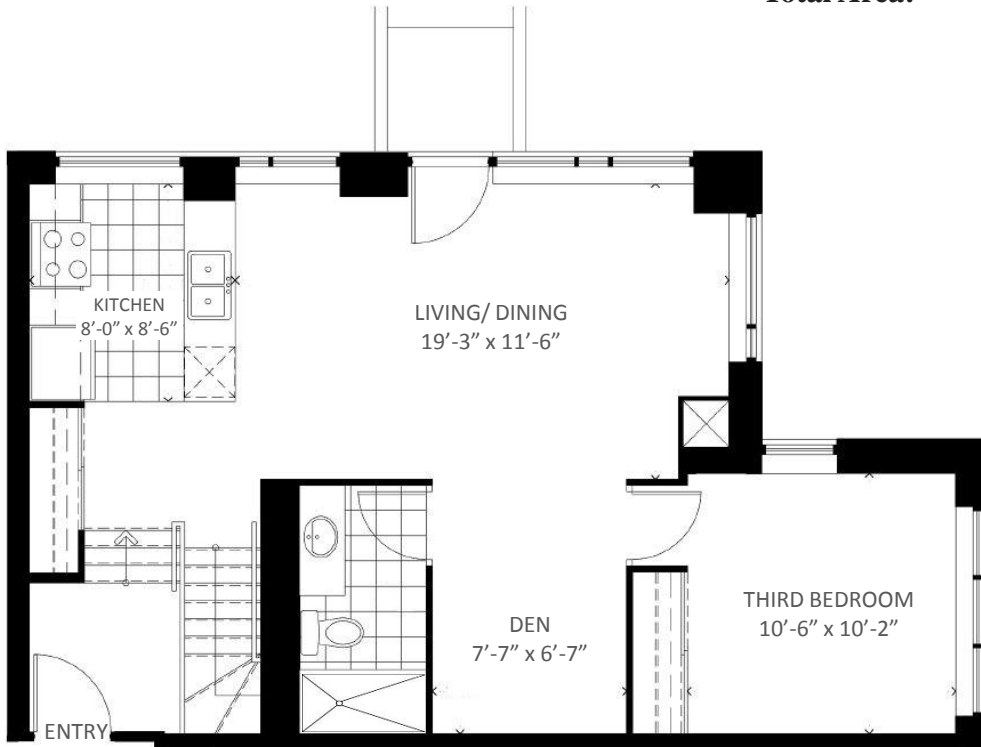

Crystal

TOWER 2
55 EGLINTON AVE. WEST

SUITE 103

2 STOREY
3 BEDROOM + DEN

Lower Level Area: 766 Sq. Ft.
Upper Level Area: 712 Sq. Ft.
Total Suite Area: 1,478 Sq. Ft.

Porch Area: 25 Sq. Ft.
Balcony Area: 43 Sq. Ft.
Total Outdoor Area: 68 Sq. Ft.

Total Area: 1,546 Sq. Ft.

Lower Level

Upper Level